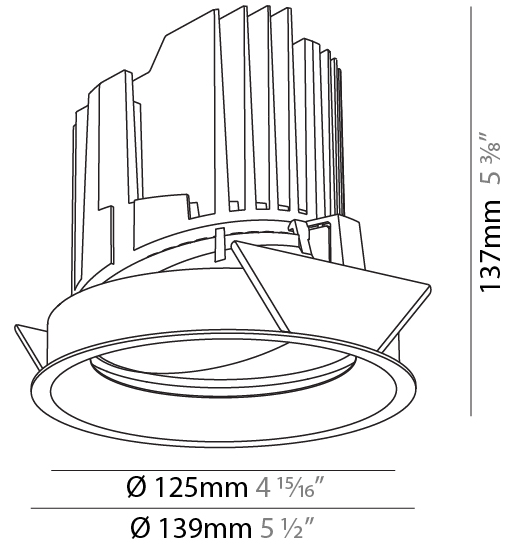

ELECTRICAL

Lamp Type: LED (Zhaga Standard)
Input Wattage (W): 28
Total Output Wattage (W): 26.4
Dimming: Tri-Mode (Non-Dimming and Phase Dimming (120Vac only) and 0-10V Dimming)
Driver Included: No
Driver Location: Recessed Housing
Driver Type: Constant Current - Universal
Driver Class: Class 2
Housing: See components
Input Voltage (V): 120 - 277
Constant Current (MA): 700

LED

Number of LEDs: 1
Color Temperature (°K): 2700 / 3000 / 3500 / 4000
Max. Delivered Lumen (lm): 2191 / 2280 / 2415 / 2164
Nominal Lumen (lm): 2909 / 3028 / 3208 / 3273
CRI: >90 CRI
Efficiency (%): 63.10%
Lamp Life (hrs): 50000

OPTICAL

Reflector°: 18 / 38
Optic°: Lens Pack - No Lens / Linear Spread Lens / Honeycomb / Spread Lens
Adjustability: Rotational 355°; Tilt 30°

RATINGS AND CERTIFICATIONS

Certified By: Certified for North American Standards
IP rating: IP20
Zaneen Group Inc. © 2024, T 1800-388-3382, F 416-247-9319, www.zaneen.com

Available for International specifications by adding 'INT' at the end of the existing Model #. For assistance on 'custom' specifications, contact zteam@zaneen.com. In a constant effort to supply the best product, we reserve the right to change specifications or materials without notice. The most recent specification sheets are found at zaneen.com

PROJECT
TYPE
SPECIFIER
QUANTITY
DATE